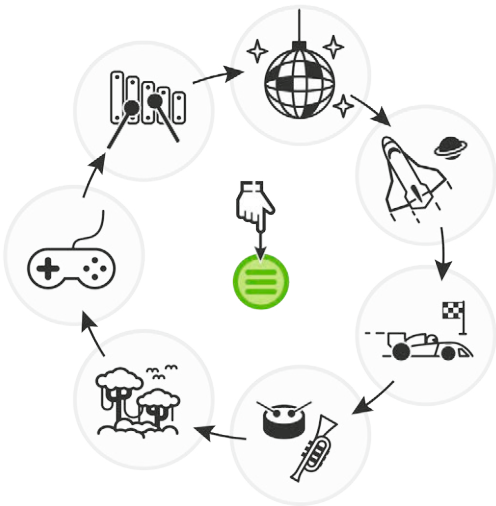

INTERACTIVE TRACK SYSTEM

GRAVITRAX

BUILD BEYOND THE USUAL

ELEMENT * | SOUND

Ravensburger

3

1.2V-1.5V ✓

> 1.5V ✗