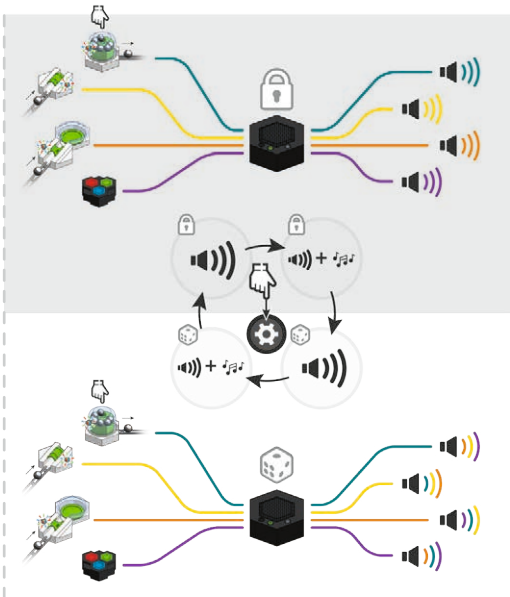

INTERACTIVE TRACK SYSTEM

GRAVITRAX

BUILD BEYOND THE USUAL

ELEMENT * | SOUND

Ravensburger

3

1.2V-1.5V ✓

> 1.5V ✗